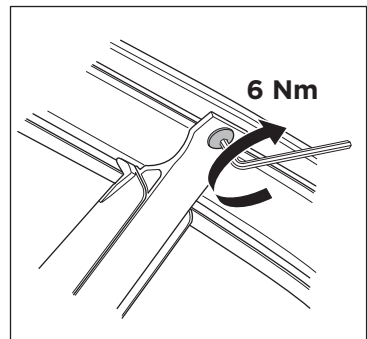

Thule Bike adapter VeloCompact 9261

For VeloCompact 926/927

> Instructions

926100

C.20141203
501-8030-01

Bring your life
thule.com

i **Stützlast beachten**
Note towball capacity **xx kg**

VeloCompact
926/927

1**x2****x2****x2****x2****x2****x2****A****B****C****D****2****x1**

3**4**

5

6

A

B

C

D