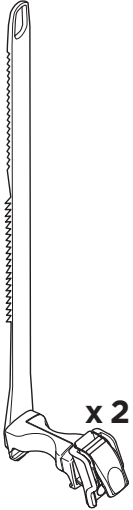

Thule Bike adapter VeloCompact 9261

For VeloCompact 926/927

> Instructions

926100

C.20141203
501-8030-01

Bring your life
thule.com

i **Stützlast beachten**
Note towball capacity **xx kg**

VeloCompact
926/927

1**x2****x2****x2****x2****x2****x2****A****B****C****D****2****x1**

3**4**

5

6

A

B

C

D