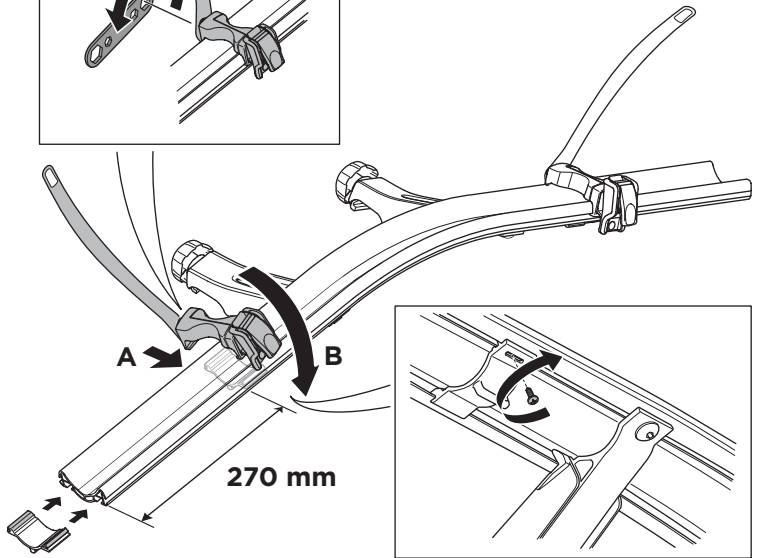

Thule Bike adapter VeloCompact 9261

For VeloCompact 926/927

> Instructions

926100

C.20141203
501-8030-01

Bring your life
thule.com

i **Stützlast beachten**
Note towball capacity **xx kg**

VeloCompact
926/927

1**x2****x2****x2****x2****x2****x2****A****B****C****D****2****x1**

3**4**

5

6

A

B

C

D