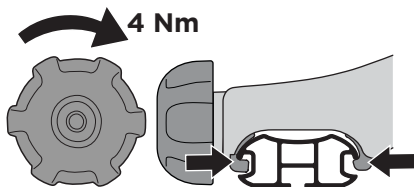

Thule Bike adapter VeloCompact 9261

For VeloCompact 926/927

> Instructions

926100

C.20141203
501-8030-01

Bring your life
thule.com

i **Stützlast beachten**
Note towball capacity **xx kg**

VeloCompact
926/927

1**x2****x2****x2****x2****x2****x2****A****B****C****D****2****x1**

3**4**

5

6

A

B

C

D