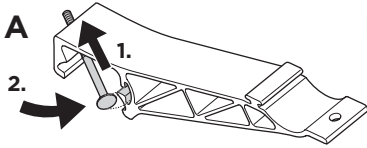

1

x2

x2

x2

x2

x2

x2

A

B