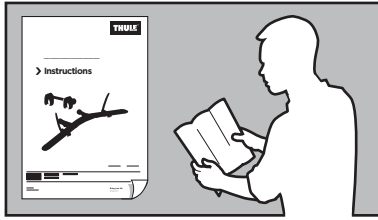

Thule Bike adapter VeloCompact 9261

For VeloCompact 926/927

> Instructions

926100

C.20141203
501-8030-01

Bring your life
thule.com

i **Stützlast beachten**
Note towball capacity **xx kg**

VeloCompact
926/927