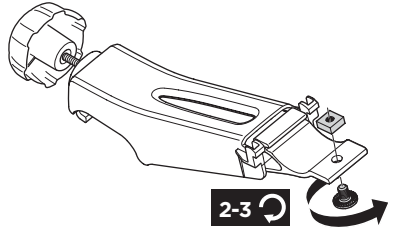

1

x2

x2

x2

x2

x2

x2

A

B

C

D

2

x1