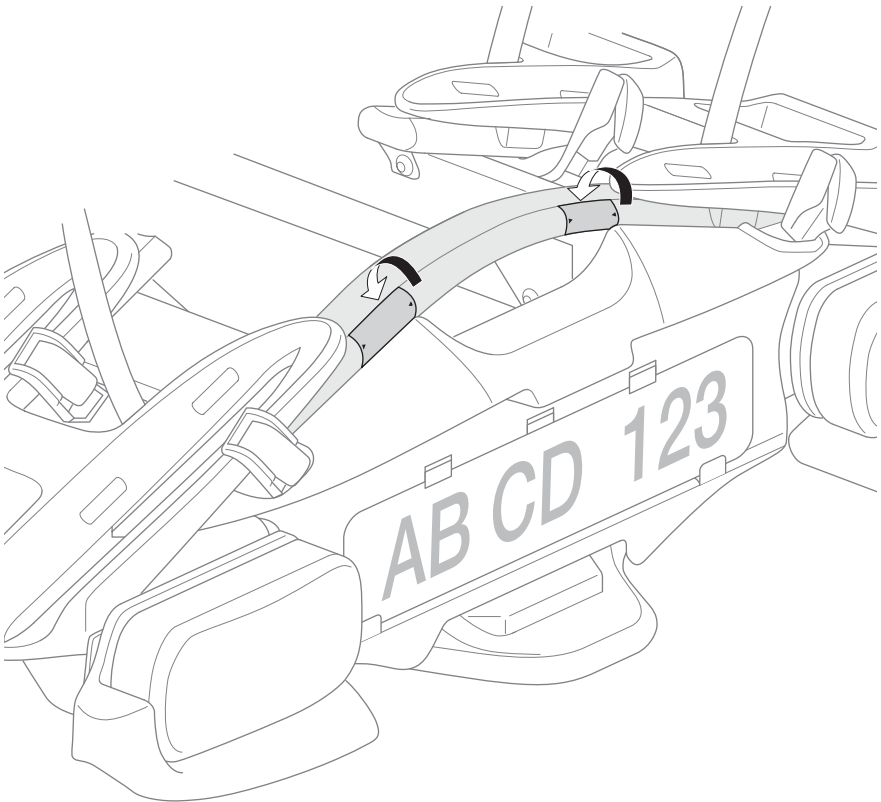

Thule Bike adapter VeloCompact 9261

For VeloCompact 926/927

> Instructions

926100

C.20141203
501-8030-01

Bring your life
thule.com

i **Stützlast beachten**
Note towball capacity **xx kg**

VeloCompact
926/927

1**x2****x2****x2****x2****x2****x2****A****B****C****D****2****x1**

3**4**

5

6

A

B

C

D