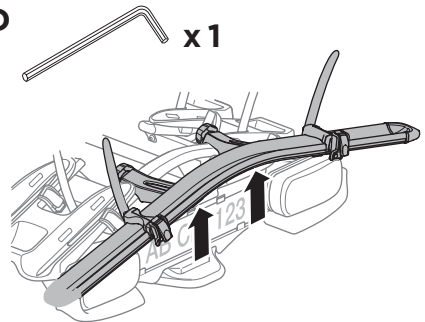

Thule Bike adapter VeloCompact 9261

For VeloCompact 926/927

> Instructions

926100

C.20141203
501-8030-01

Bring your life
thule.com

i **Stützlast beachten**
Note towball capacity **xx kg**

VeloCompact
926/927

1**x2****x2****x2****x2****x2****x2****A****B****C****D****2****x1**

3**4**

5

6

A

B

C

D