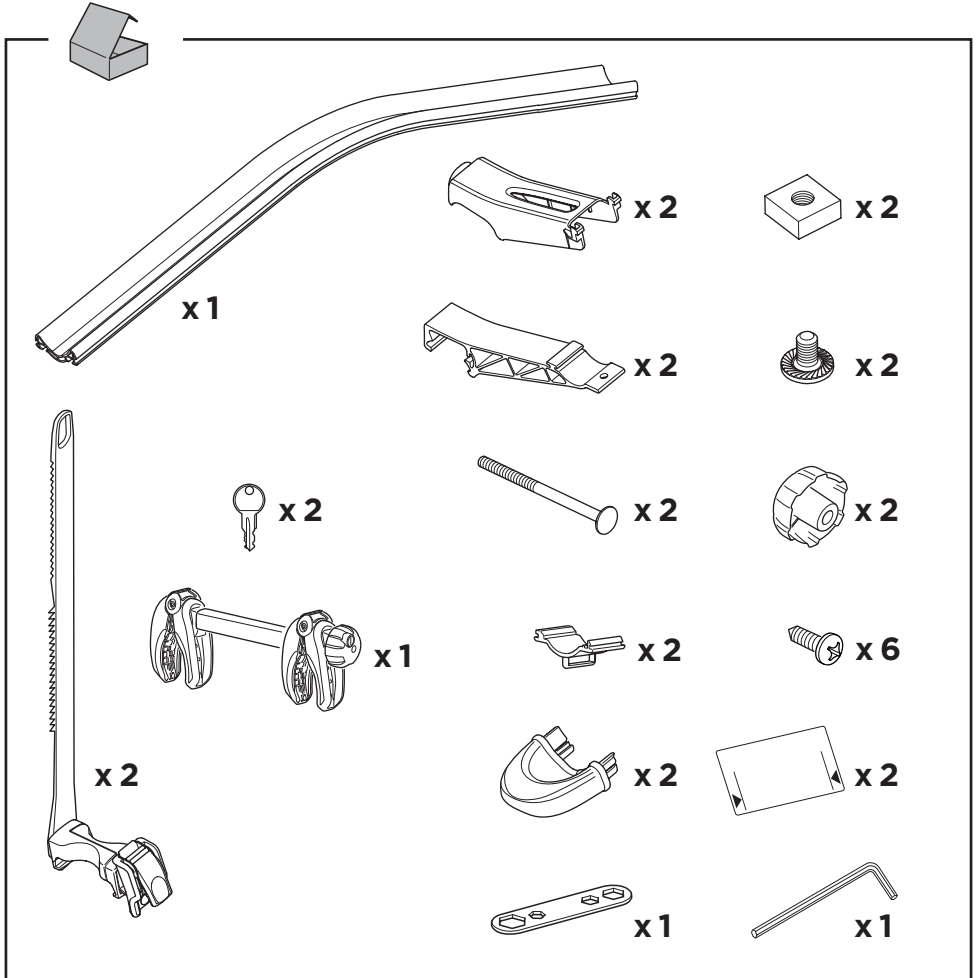

Thule Bike adapter VeloCompact 9261

For VeloCompact 926/927

> Instructions

926100

C.20141203
501-8030-01

Bring your life
thule.com

i **Stützlast beachten**
Note towball capacity **xx kg**

VeloCompact
926/927

1**x2****x2****x2****x2****x2****x2****A****B****C****D****2****x1**

3**4**

5

6

A

B

C

D