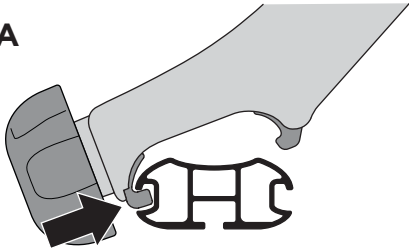

Thule Bike adapter VeloCompact 9261

For VeloCompact 926/927

> Instructions

926100

C.20141203
501-8030-01

Bring your life
thule.com

i **Stützlast beachten**
Note towball capacity **xx kg**

VeloCompact
926/927

1**x2****x2****x2****x2****x2****x2****A****B****C****D****2****x1**

3**4**

5

6

A

B

C

D