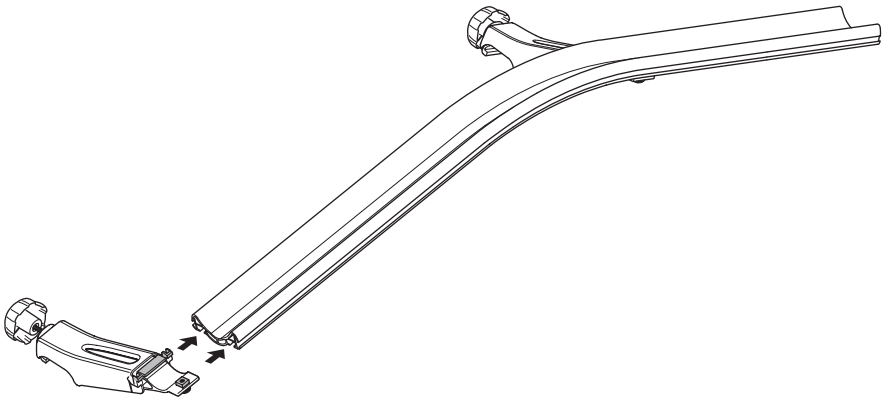

1

x2

x2

x2

x2

x2

x2

A

B

C

D

2

x1