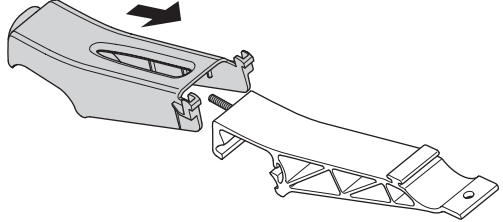

Thule Bike adapter VeloCompact 9261

For VeloCompact 926/927

> Instructions

926100

C.20141203
501-8030-01

Bring your life
thule.com

i **Stützlast beachten**
Note towball capacity **xx kg**

VeloCompact
926/927

1**x2****x2****x2****x2****x2****x2****A****B****C****D****2****x1**

3**4**

5

6

A

B

C

D