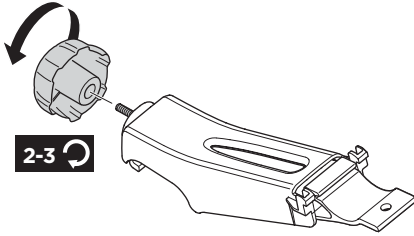

1

x2

x2

x2

x2

x2

x2

A

B

C

D

2

x1